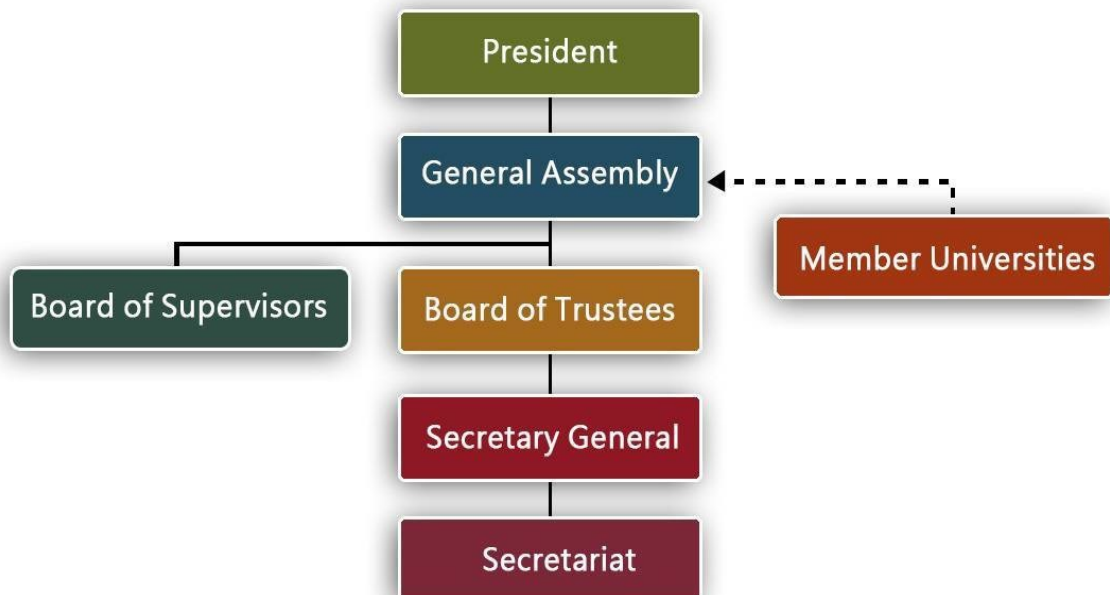

Association of National Universities of Taiwan

Founded in 1998, the Association of National Universities of Taiwan is a non-profit organization that operates under the objectives of improving education quality, upgrading research standards, and promoting international exchanges. Today, the Association of National Universities of Taiwan consists of 51 universities.

Objectives:

1. Discuss national policies for education, science and culture.
2. Discuss important issues related to the development of universities and colleges.
3. Promote academic cooperation and exchanges between universities and colleges in Taiwan.
4. Foster communications and exchanges between Taiwan and overseas institutions.
5. Advance issues related to the objectives of the Association.

Organizational Structure